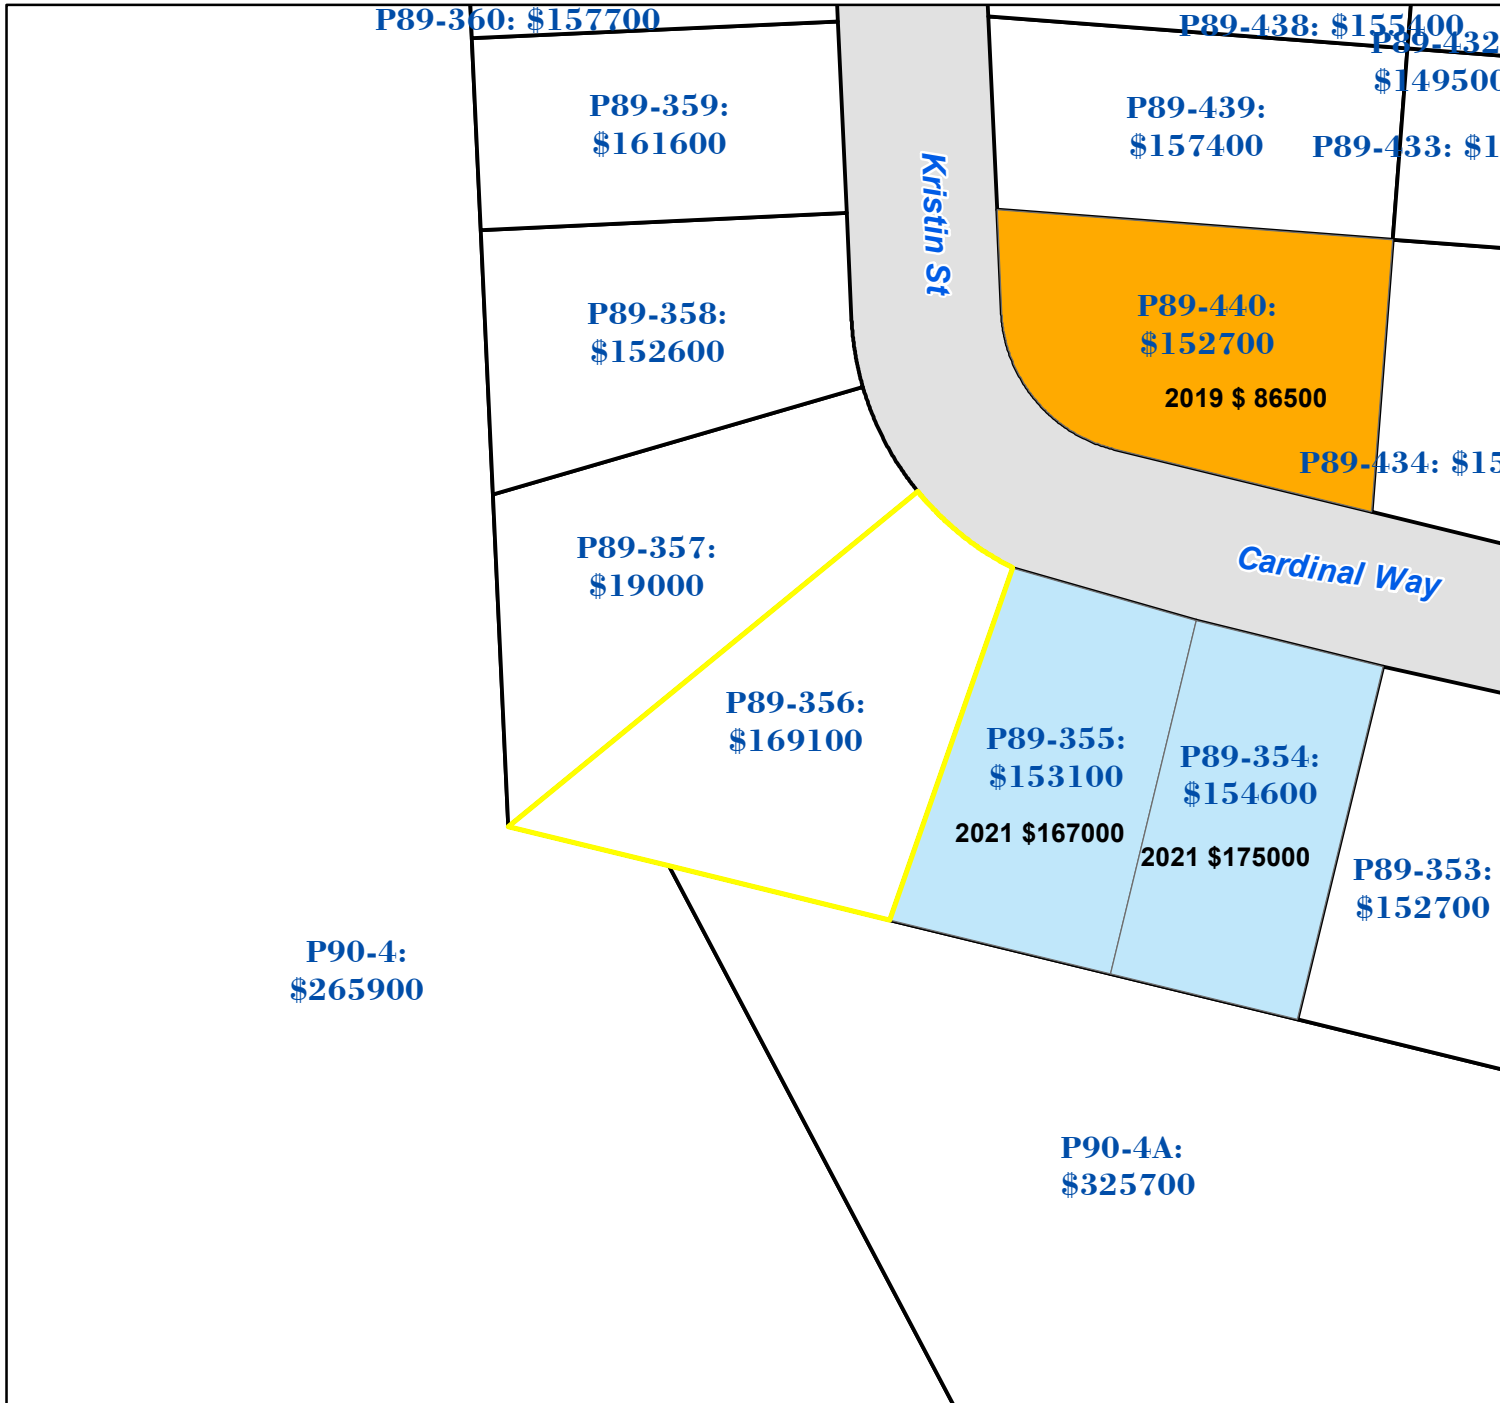

Pasquotank County, NC

Parcel ID: 8902 997216
 Map: P89-356

LOT: 153

00301 CARDINAL WAY
 BINGHAM, ELIZABETH

301 CARDINAL WAY
 ELIZABETH CITY NC 27909

Deed Book: 899
 Deed Page: 290
 Date: 20060210

Land Value: 19100
 Ag Value: 0
 Bldg Value: 150000
 Total Value: 169100

Taxed Acres: 0.273

Legend

- Sales in 2022
- Sales in 2021
- Sales in 2020
- Sales in 2019
- Sales in 2018

PASQUOTANK COUNTY NC

Date: 2/28/2023

Property Ownership/
 Lines as of January 1, 2023

NOT A SURVEY

This map was created from historic maps, recorded deeds and surveys.
 It CAN NOT be used to convey land, settle land disputes or build fences.